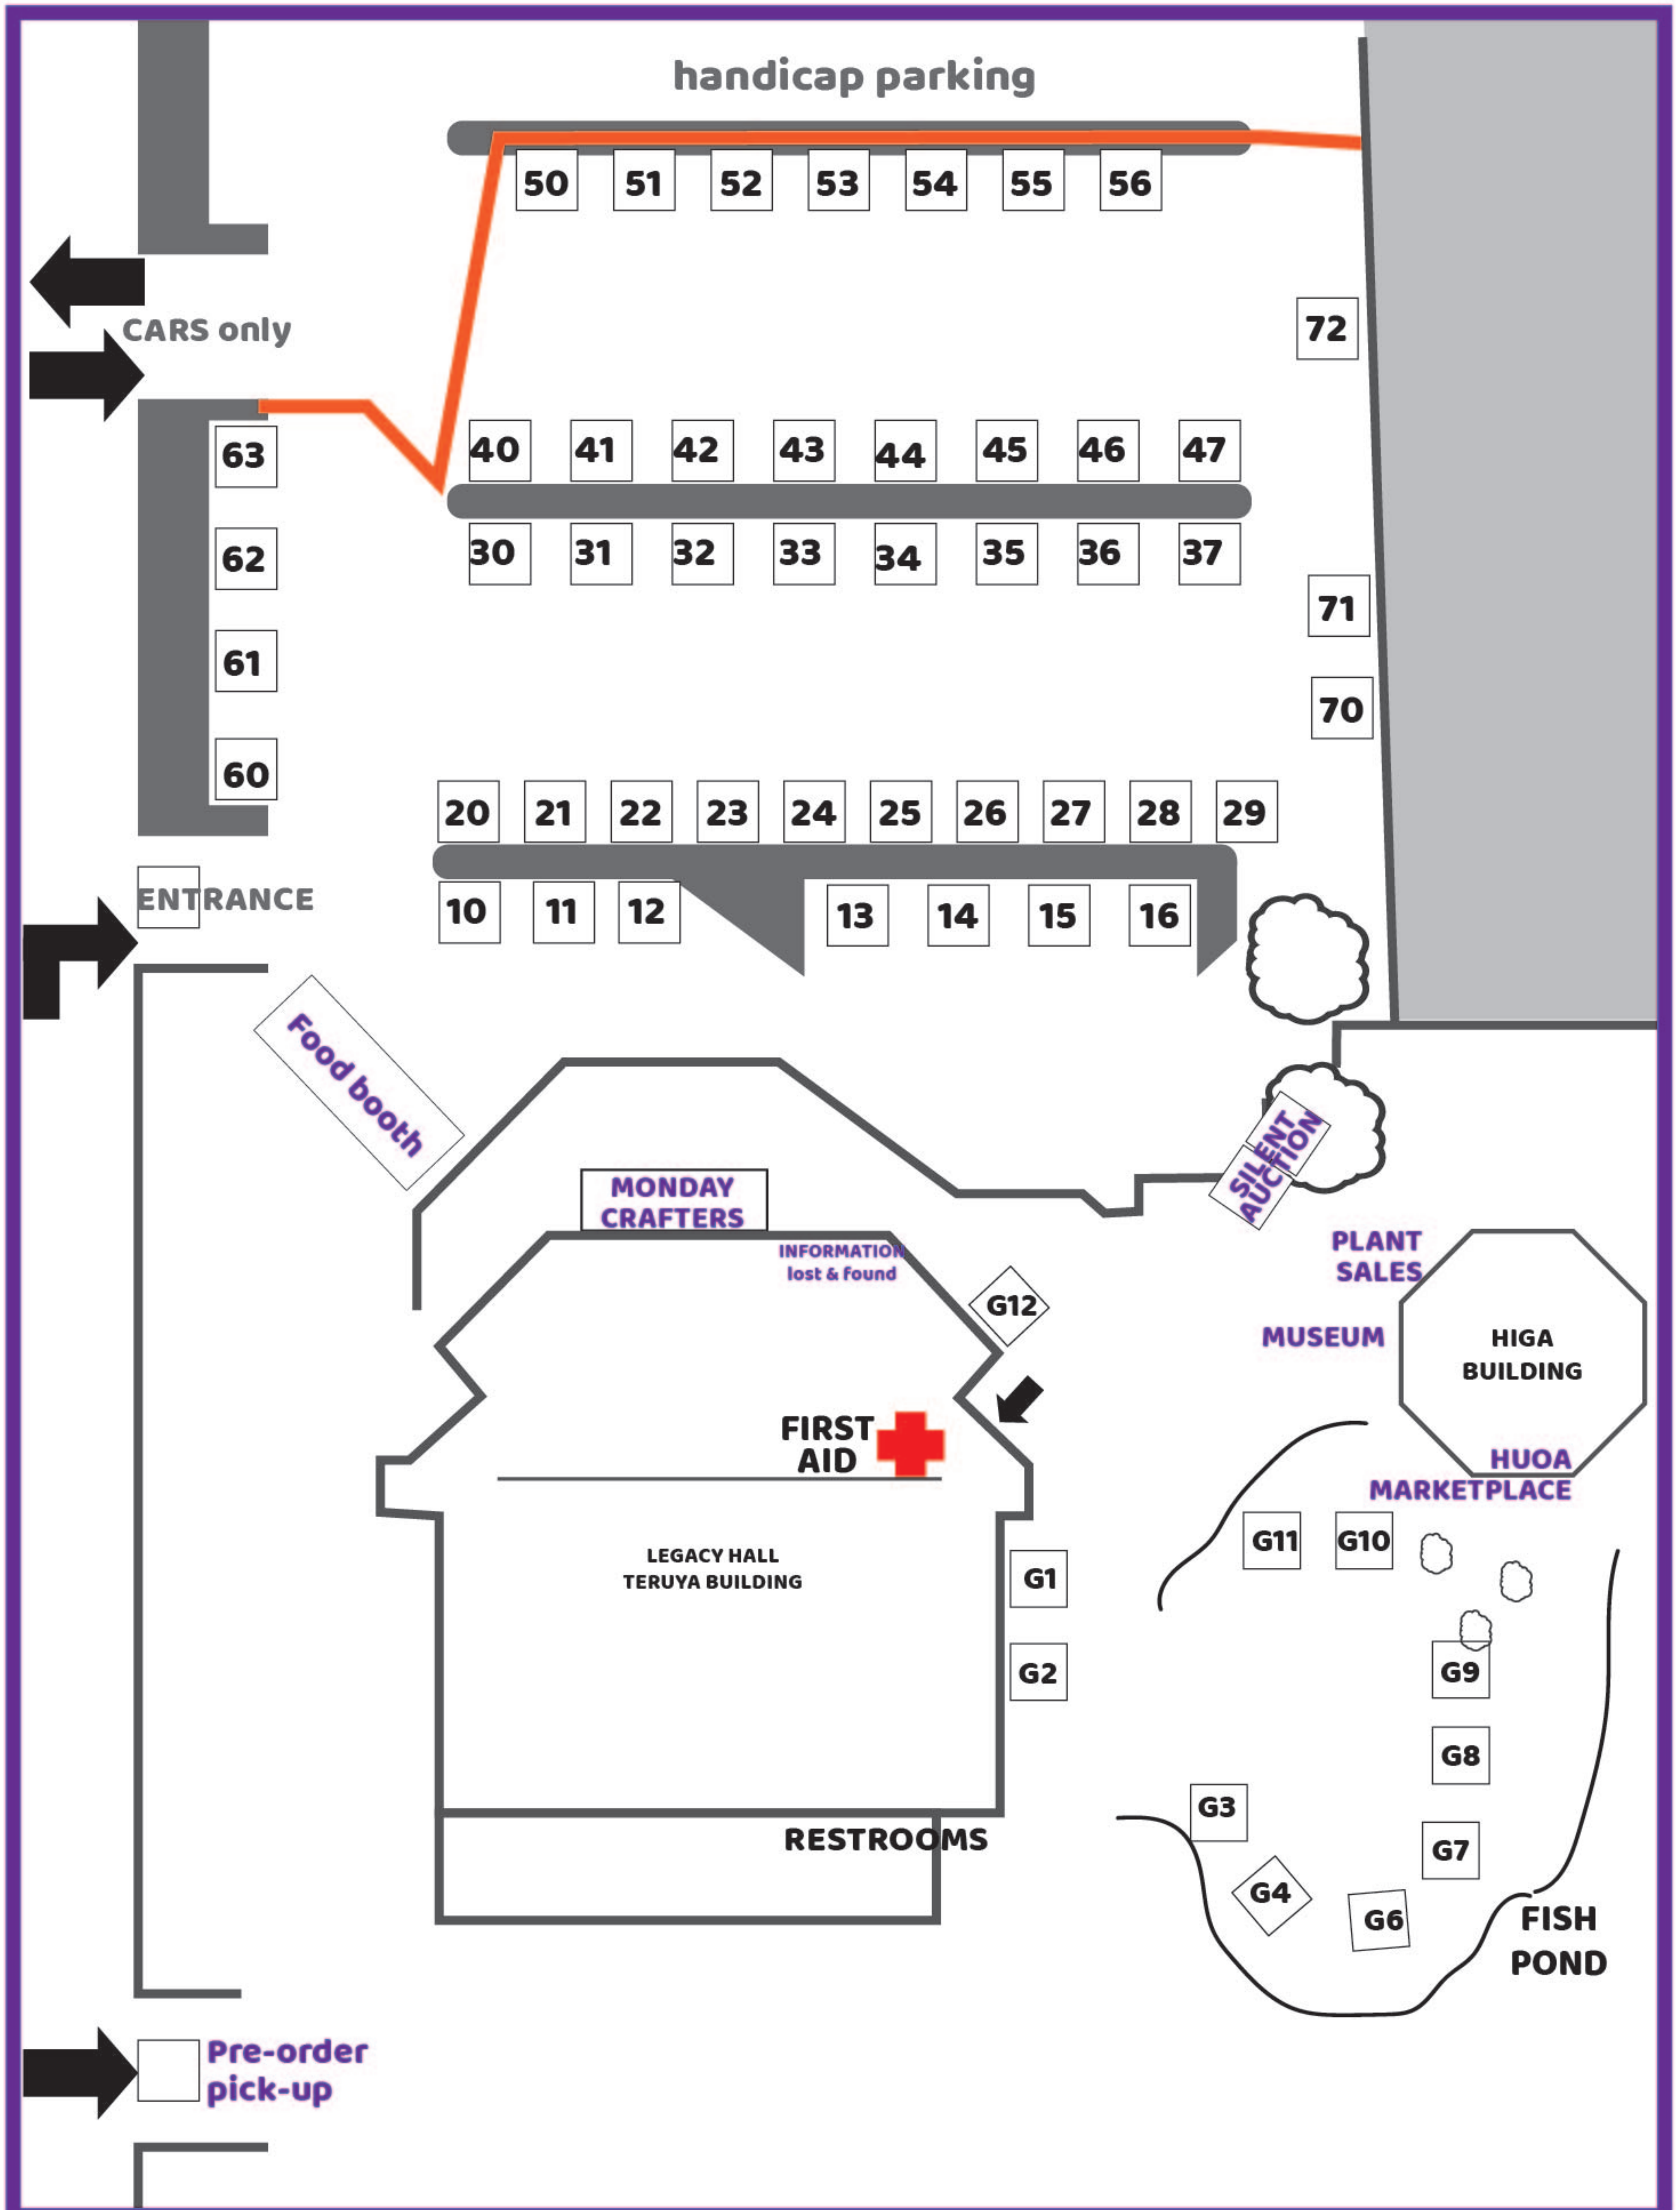

2021 Winter Craft Fair

2021 Booth #	dba	First Name	Last Name
10	Gloria Awakuni	Gloria	Awakuni
11	Toys & Things HI	Lisa	Chun
12	Alison Kawata	Alison	Kawata
13	Gifted Hawaii	Mechelle	Asuncion
14	G. Tees Creations	June	Tsukamoto
15	Carol Y. Sakai Designs	Carol Y.	Sakai
16	Clint	Clint	Takemoto
20	Unik Gifts and Things	Jenny	Liao
21	Hello Sushi Store	Brian	Kanagi
22	Sweetie Pie Honey Bunch	Helen	Kagawa
23	Madz Stiches	Madelene	Pojas
24	Lotus Creations	Ivonne	Machado
25	808 Craft and Gift Fairs	Lauren	Mori
26	Unique Impressions	Annie	Freitas
27	One Mo Time	Johnell	Ladera
28	Usborne Books & More with Joanne	Sze Nga	Lam
29	Crafts By Carol	Carol	Hiroe
30	Senjukai Hawaii	Frances Nakachi	Kuba
31	Mana-Su LLC	Randy	Kuba
32	Lani's Place	Shirley Lani	Choy
33	Doe's Things	Doreen	Uyemura
34	Healthy Trends Hawaii	Ruby	Klement
35	Kawaii Hawaii	Linda	Kashinoki
36	Paradise Wreaths Hawaii	Jody	Fortin
37	Beads & Things by Kori	Kori	Lau
40	Decowoods	Cynthia	Ramos
41	LN Designs	Lori	Fujiwara
42	Happy Wahine	Nancy	Cheung
43	Sumofish	Brandt	Fuse
44	Kissy	Michelle	Shigezawa
45	Jen-e	Jennifer	Tamayose
46	Sum Ting Simpo	Lisa	Borges
47	Furry Feline Creatives	Alvin	Ong
50	KeAloha Designs Hawaii	Xiaoling	Guan
51	KeAloha Designs Hawaii	Xiaoling	Guan
52	Crochet Corner Creations	David	Kanagawa
53	Island Papercraft	Marsha	Hamamoto
54	Jan Nishitomi	Jan	Nishitomi